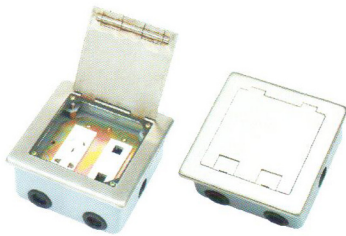

Part No: **629/GZ**

Open type
BRASS COVER
Cover 210×140mm
Box 195×125×65mm
4mm deep carpet rebate

Part No: **-260/L**

Open Round type
Cover × 260mm
Box 258×109mm

FLOOR SOCKET

Part No: **120/GT**

Open type
BRASS COVER
Cover 120×120mm
Box 110×110×65mm

Part No: **146/GT**

Open Square type
BRASS COVER
Cover 146×146mm
Box 135×135×65mm

Part No: **146/GZ**

Open Square type
BRASS COVER
Cover 146×146mm
Box 135×135×65mm
4mm deep carpet rebate

Part No: **146/PT**