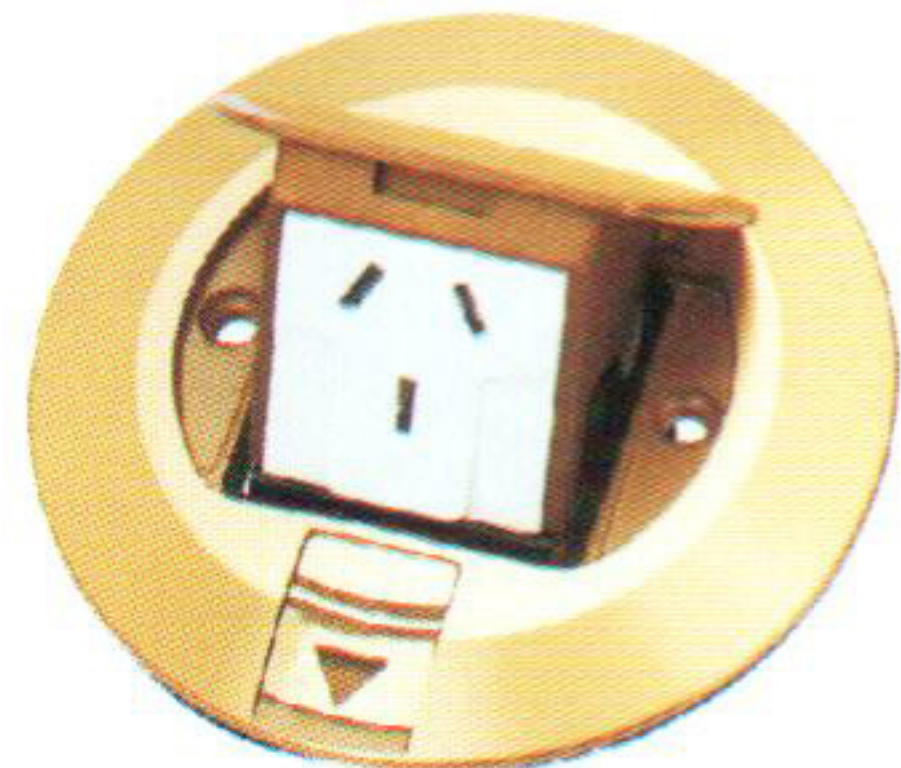

Part No: **110/GB**

Single Pop Up Round type
BRASS COVER
Diameter 110mm
Box 88×88×59mm