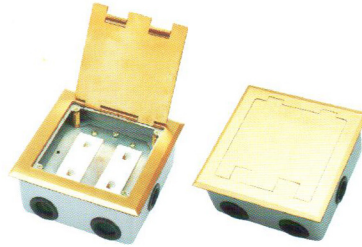

Part No: **T100**

100×100×45mm
100×100×55mm
100×100×60mm
100×100×80mm

Part No: **T116**

Steel Box
116×116×60mm

Part No: **S118**

Plastic Box
120×120×80mm

Part No: **629/GC**

Open type
BRASS COVER
Cover 210×140mm
Box 195×125×65mm

Part No: **629/GZ**

Open type
BRASS COVER
Cover 210×140mm
Box 195×125×65mm
4mm deep carpet rebate

Part No: **-260/L**

Open Round type
Cover × 260mm
Box 258×109mm

FLOOR SOCKET

Part No: **120/GT**

Open type
BRASS COVER
Cover 120×120mm
Box 110×110×65mm

Part No: **146/GT**

Open Square type
BRASS COVER
Cover 146×146mm
Box 135×135×65mm

Part No: **146/GZ**

Open Square type
BRASS COVER
Cover 146×146mm
Box 135×135×65mm
4mm deep carpet rebate

Part No: **146/PT**