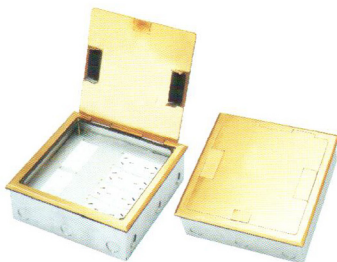

Part No: **146/GT**

Open Square type
BRASS COVER
Cover 146×146mm
Box 135×135×65mm

Part No: **146/GZ**

Open Square type
BRASS COVER
Cover 146×146mm
Box 135×135×65mm
4mm deep carpet rebate

Part No: **146/PT**

Open Square type
STAINLESS STEEL COVER
Cover 146×146mm
Box 135×135×65mm

Part No: **150/GT**

Open Square type
BRASS COVER
Cover 150×150mm
Box 135×135×65mm

Part No: **150/PT**

Open Square type
BRASS COVER
Cover 150×150mm
Box 135×135×65mm

Part No: **220/GT**

Open Square type
BRASS COVER
Cover 220×220mm
Box 210×210×65mm

Part No: **220/GC**

Assembled Side
BRASS COVER
Cover 220×220mm
Box 210×210×65mm

Part No: **280/GT**

Open type
BRASS COVER
Cover 280×160mm
Box 270×145×65mm