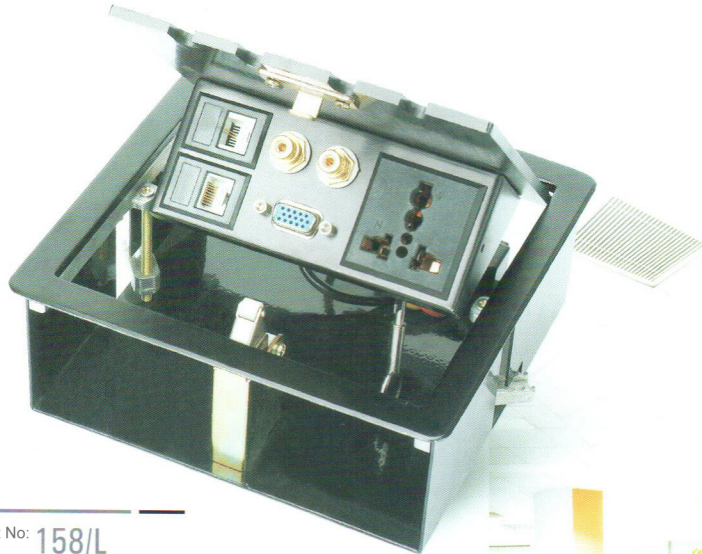

TABLE SOCKET

Part No: **108/NX**

Press Square type
ZINC ALLOY RESIN SURFACE
BLACK COLOR
Cover 108×108mm
Opening size 98×98mm

Part No: **108/NX**

Press Square type
ZINC ALLOY RESIN SURFACE
WHITE COLOR
Cover 108×108mm
Opening size 98×98mm

Part No: **158/L**

Press Hidden type
AL ALLOY COVER
Cover 132×165mm
Opening size 155×145mm