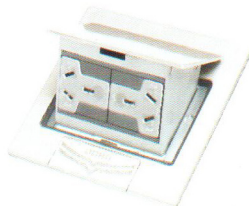

Part No: **628/LB**

Single Pop Up
ALLOY COVER
Cover 120×120mm
Box 100×100×55mm

Part No: **S28/GB**

Single Pop Up
BRASS COVER
Cover 120×120mm
S118 Box 120×120×80mm

Part No: **S28/YB**

Single Pop Up
CHROME BRASS COVER
Cover 120×120mm
S118 Box 120×120×80mm

Part No: **638/GB**

Double Pop Up
BRASS COVER
Cover 120×230mm
Box 200×100×55mm

Part No: **638/YB**

Double Pop Up
CHROME BRASS COVER
Cover 120×230mm
Box 200×100×55mm

Part No: **H28/GB**

Single Pop Up
BRASS COVER
Cover 120×120mm
Box 100×100×55mm

Part No: **V28/PB**

Single Pop Up
STAINLESS STEEL COVER
Cover 120×120mm
Box 100×100×55mm

Part No: **V28/PB**

Single Pop Up
STAINLESS STEEL COVER
Cover 120×120mm
Box 100×100×55mm

Part No: **086/PB**

Single Pop Up
STAINLESS STEEL COVER
Cover 96×92mm
Box 88×88×58