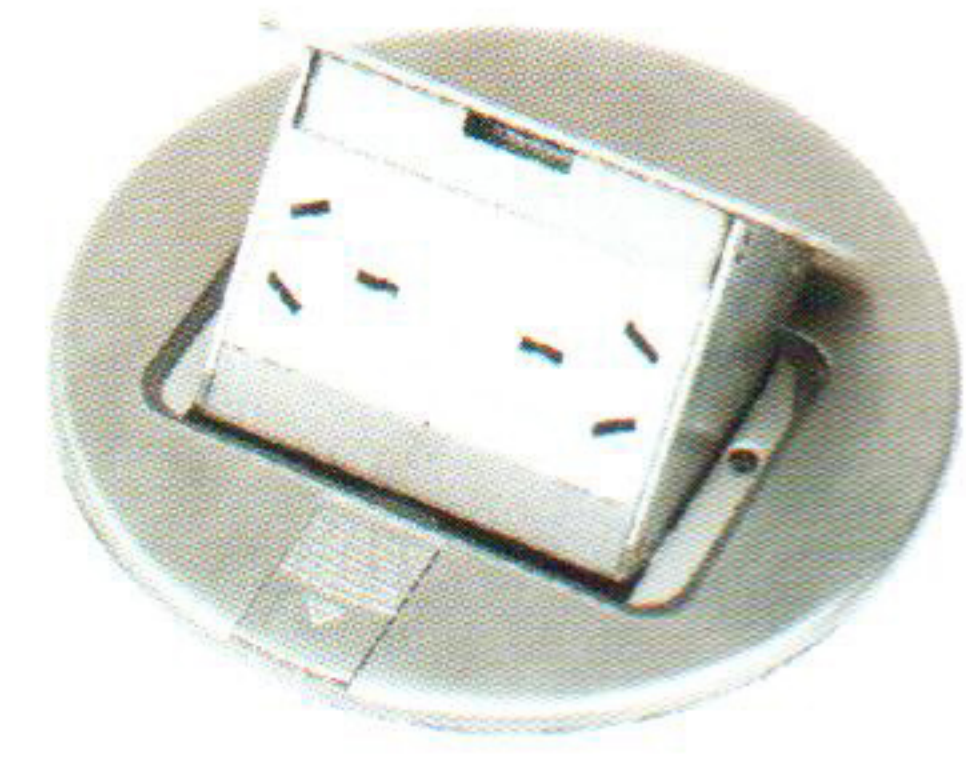

Part No: **145/PB**

Single Pop Up Round type
STAINLESS STEEL COVER
Diameter 145mm
Box 100×100×55mm