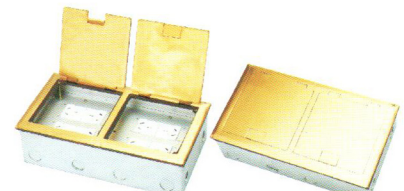

Open Square type
STAINLESS STEEL COVER
Cover 146×146mm
Box 135×135×65mm

Part No: **150/GT**

Open Square type
BRASS COVER
Cover 150×150mm
Box 135×135×65mm

Part No: **150/PT**

Open Square type
BRASS COVER
Cover 150×150mm
Box 135×135×65mm

Part No: **220/GT**

Open Square type
BRASS COVER
Cover 220×220mm
Box 210×210×65mm

Part No: **220/GC**

Assembled Side
BRASS COVER
Cover 220×220mm
Box 210×210×65mm

Part No: **280/GT**

Open type
BRASS COVER
Cover 280×160mm
Box 270×145×65mm