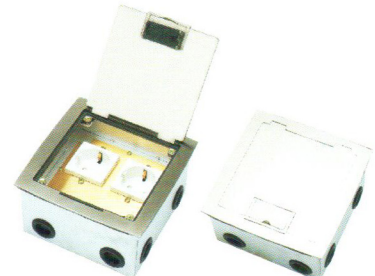

Part No: **146/GT**

Open Square type
BRASS COVER
Cover 146×146mm
Box 135×135×65mm

Part No: **146/GZ**

Open Square type
BRASS COVER
Cover 146×146mm
Box 135×135×65mm
4mm deep carpet rebate

Part No: **146/PT**

Open Square type
STAINLESS STEEL COVER
Cover 146×146mm
Box 135×135×65mm

Part No: **150/GT**

Open Square type
BRASS COVER
Cover 150×150mm
Box 135×135×65mm

Part No: **150/PT**

Open Square type
BRASS COVER
Cover 150×150mm
Box 135×135×65mm