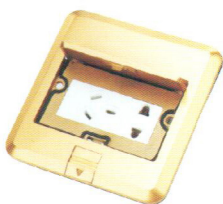

Part No: **V28/PB**

Single Pop Up
STAINLESS STEEL COVER
Cover 120×120mm
Box 100×100×55mm

Part No: **V28/PB**

Single Pop Up
STAINLESS STEEL COVER
Cover 120×120mm
Box 100×100×55mm

Part No: **086/PB**

Single Pop Up
STAINLESS STEEL COVER
Cover 96×92mm
Box 88×88×58

FLOOR SOCKET

Part No: **-628/G**

Open Waterproof Type
BRASS COVER
Cover 120×120mm
Box 100×100×45mm

Part No: **135/GS**

Double Open type
BRASS COVER
Cover 135×115mm
Box 100×100×45mm

Part No: **628/GB**

Single Pop-cover
BRASS COVER
Cover 120×120mm
Box 100×100×45mm

Part No: **629/GB**

Open Hidden type
BRASS COVER
Cover 135×135mm
T116 Box 116×116×60mm

Part No: **629/YB**

Open Hidden type
CHROME BRASS COVER
Cover 135×135mm
T116 Box 116×116×60mm

Part No: **628/NS**

Open Square type
PC and Al Alloy COVER
Cover 120×120mm
Box 100×100×45mm