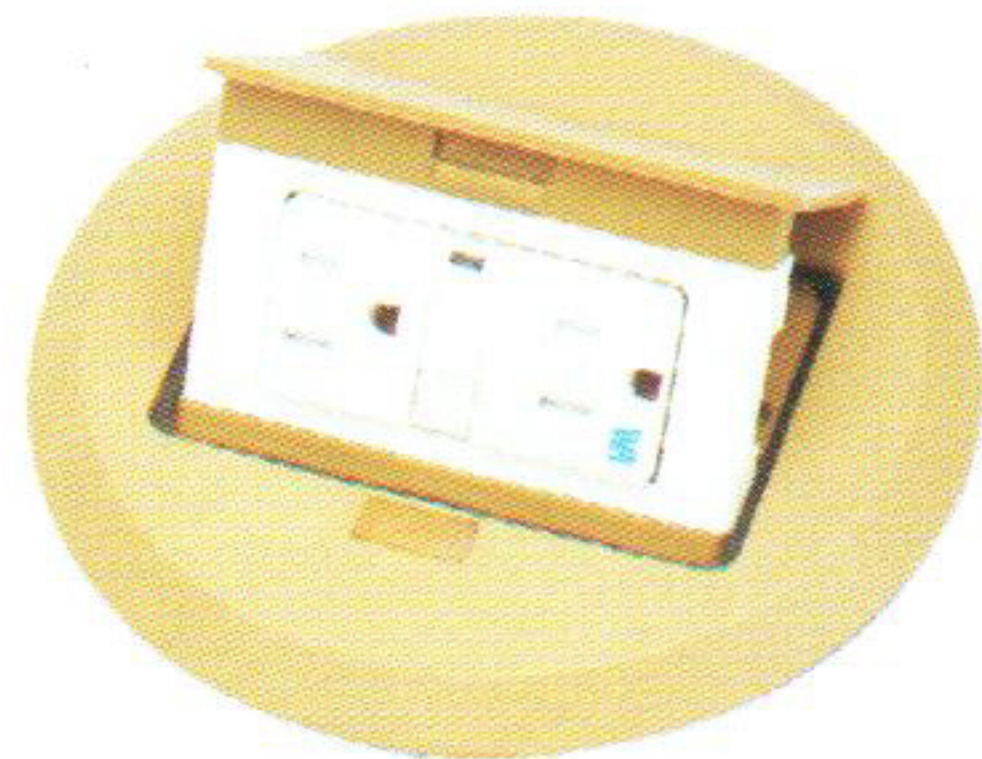

FLOOR SOCKET

Part No: **150/GB**

Single Pop Up Round type
BRASS COVER
Diameter 150mm
Box 100×100×55mm

Part No: **150/YB**

Single Pop Up Round type
CHROME BRASS COVER
Diameter 150mm
Box 100×100×55mm

Part No: **150/SA**