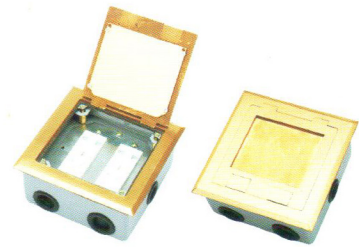

Part No: **629/GZ**

Open type
BRASS COVER
Cover 210×140mm
Box 195×125×65mm
4mm deep carpet rebate

Part No: **-260/L**

Open Round type
Cover × 260mm
Box 258×109mm

FLOOR SOCKET

Part No: **120/GT**

Open type
BRASS COVER
Cover 120×120mm
Box 110×110×65mm

Part No: **146/GT**

Open Square type
BRASS COVER
Cover 146×146mm
Box 135×135×65mm

Part No: **146/GZ**

Open Square type
BRASS COVER
Cover 146×146mm
Box 135×135×65mm
4mm deep carpet rebate

Part No: **146/PT**