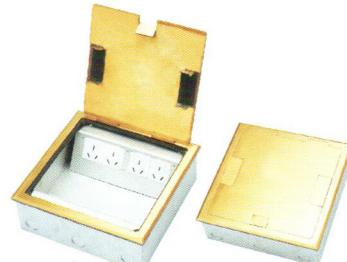

Open Square type
STAINLESS STEEL COVER
Cover 146×146mm
Box 135×135×65mm

Part No: **150/GT**

Open Square type
BRASS COVER
Cover 150×150mm
Box 135×135×65mm

Part No: **150/PT**

Open Square type
BRASS COVER
Cover 150×150mm
Box 135×135×65mm

Part No: **220/GT**

Open Square type
BRASS COVER
Cover 220×220mm
Box 210×210×65mm

Part No: **220/GC**

Assembled Side
BRASS COVER
Cover 220×220mm
Box 210×210×65mm

Part No: **280/GT**

Open type
BRASS COVER
Cover 280×160mm
Box 270×145×65mm