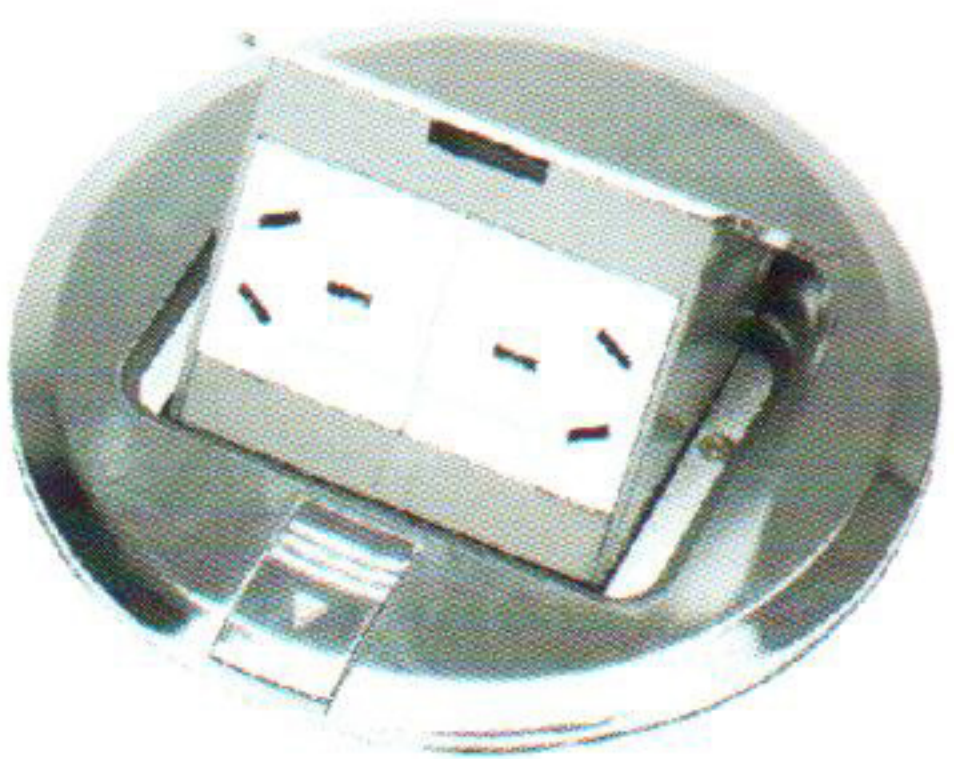

Part No: **150/GB**

Single Pop Up Round type
BRASS COVER
Diameter 150mm
Box 100×100×55mm

Part No: **150/YB**

Single Pop Up Round type
CHROME BRASS COVER
Diameter 150mm
Box 100×100×55mm