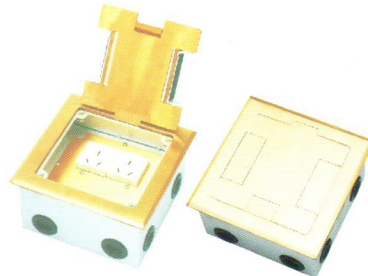

Part No: **146/GT**

Open Square type
BRASS COVER
Cover 146×146mm
Box 135×135×65mm

Part No: **146/GZ**

Open Square type
BRASS COVER
Cover 146×146mm
Box 135×135×65mm
4mm deep carpet rebate

Part No: **146/PT**

Open Square type
STAINLESS STEEL COVER
Cover 146×146mm
Box 135×135×65mm

Part No: **150/GT**

Open Square type
BRASS COVER
Cover 150×150mm
Box 135×135×65mm

Part No: **150/PT**

Open Square type
BRASS COVER
Cover 150×150mm
Box 135×135×65mm