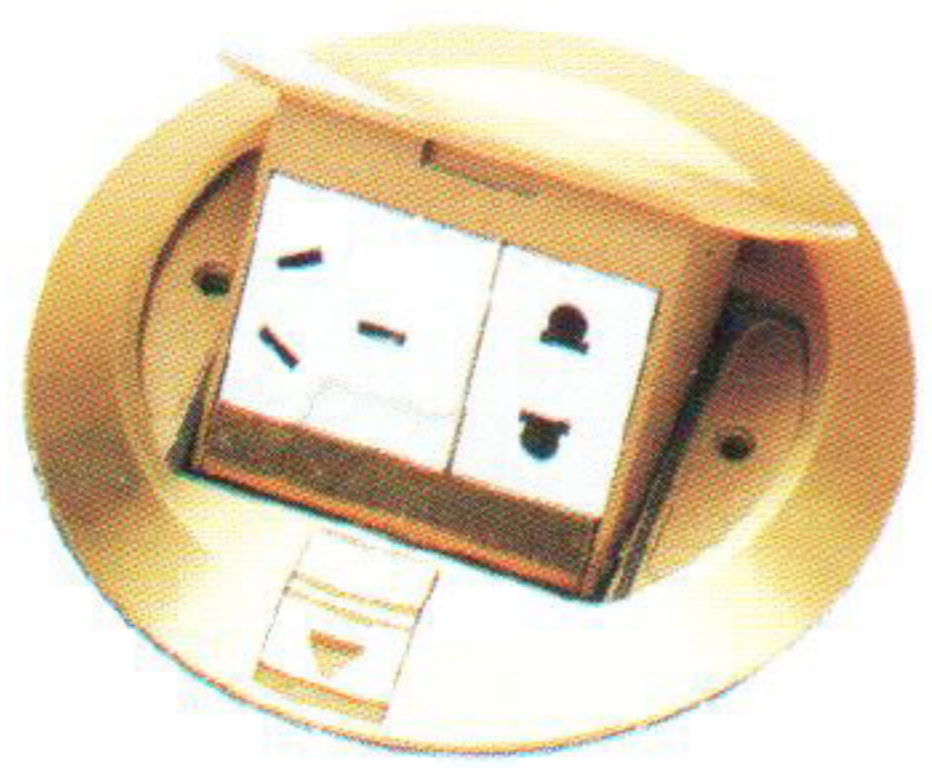

Single Pop Up Round type
Ivory Color
PVC COVER
Diameter 150mm
Box 100×100×55mm

Part No: **150/SA**

Single Pop Up Round type
Black Color
PVC COVER
Diameter 150mm
Box 100×100×55mm

Part No: **145/PB**

Single Pop Up Round type
STAINLESS STEEL COVER
Diameter 145mm
Box 100×100×55mm