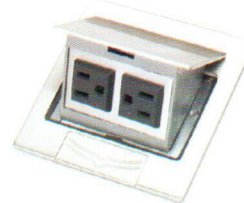

Part No: **638/GB**

Double Pop Up
BRASS COVER
Cover 120×230mm
Box 200×100×55mm

Part No: **638/YB**

Double Pop Up
CHROME BRASS COVER
Cover 120×230mm
Box 200×100×55mm

Part No: **H28/GB**

Single Pop Up
BRASS COVER
Cover 120×120mm
Box 100×100×55mm

Part No: **V28/PB**

Single Pop Up
STAINLESS STEEL COVER
Cover 120×120mm
Box 100×100×55mm

Part No: **V28/PB**

Single Pop Up
STAINLESS STEEL COVER
Cover 120×120mm
Box 100×100×55mm

Part No: **086/PB**

Single Pop Up
STAINLESS STEEL COVER
Cover 96×92mm
Box 88×88×58