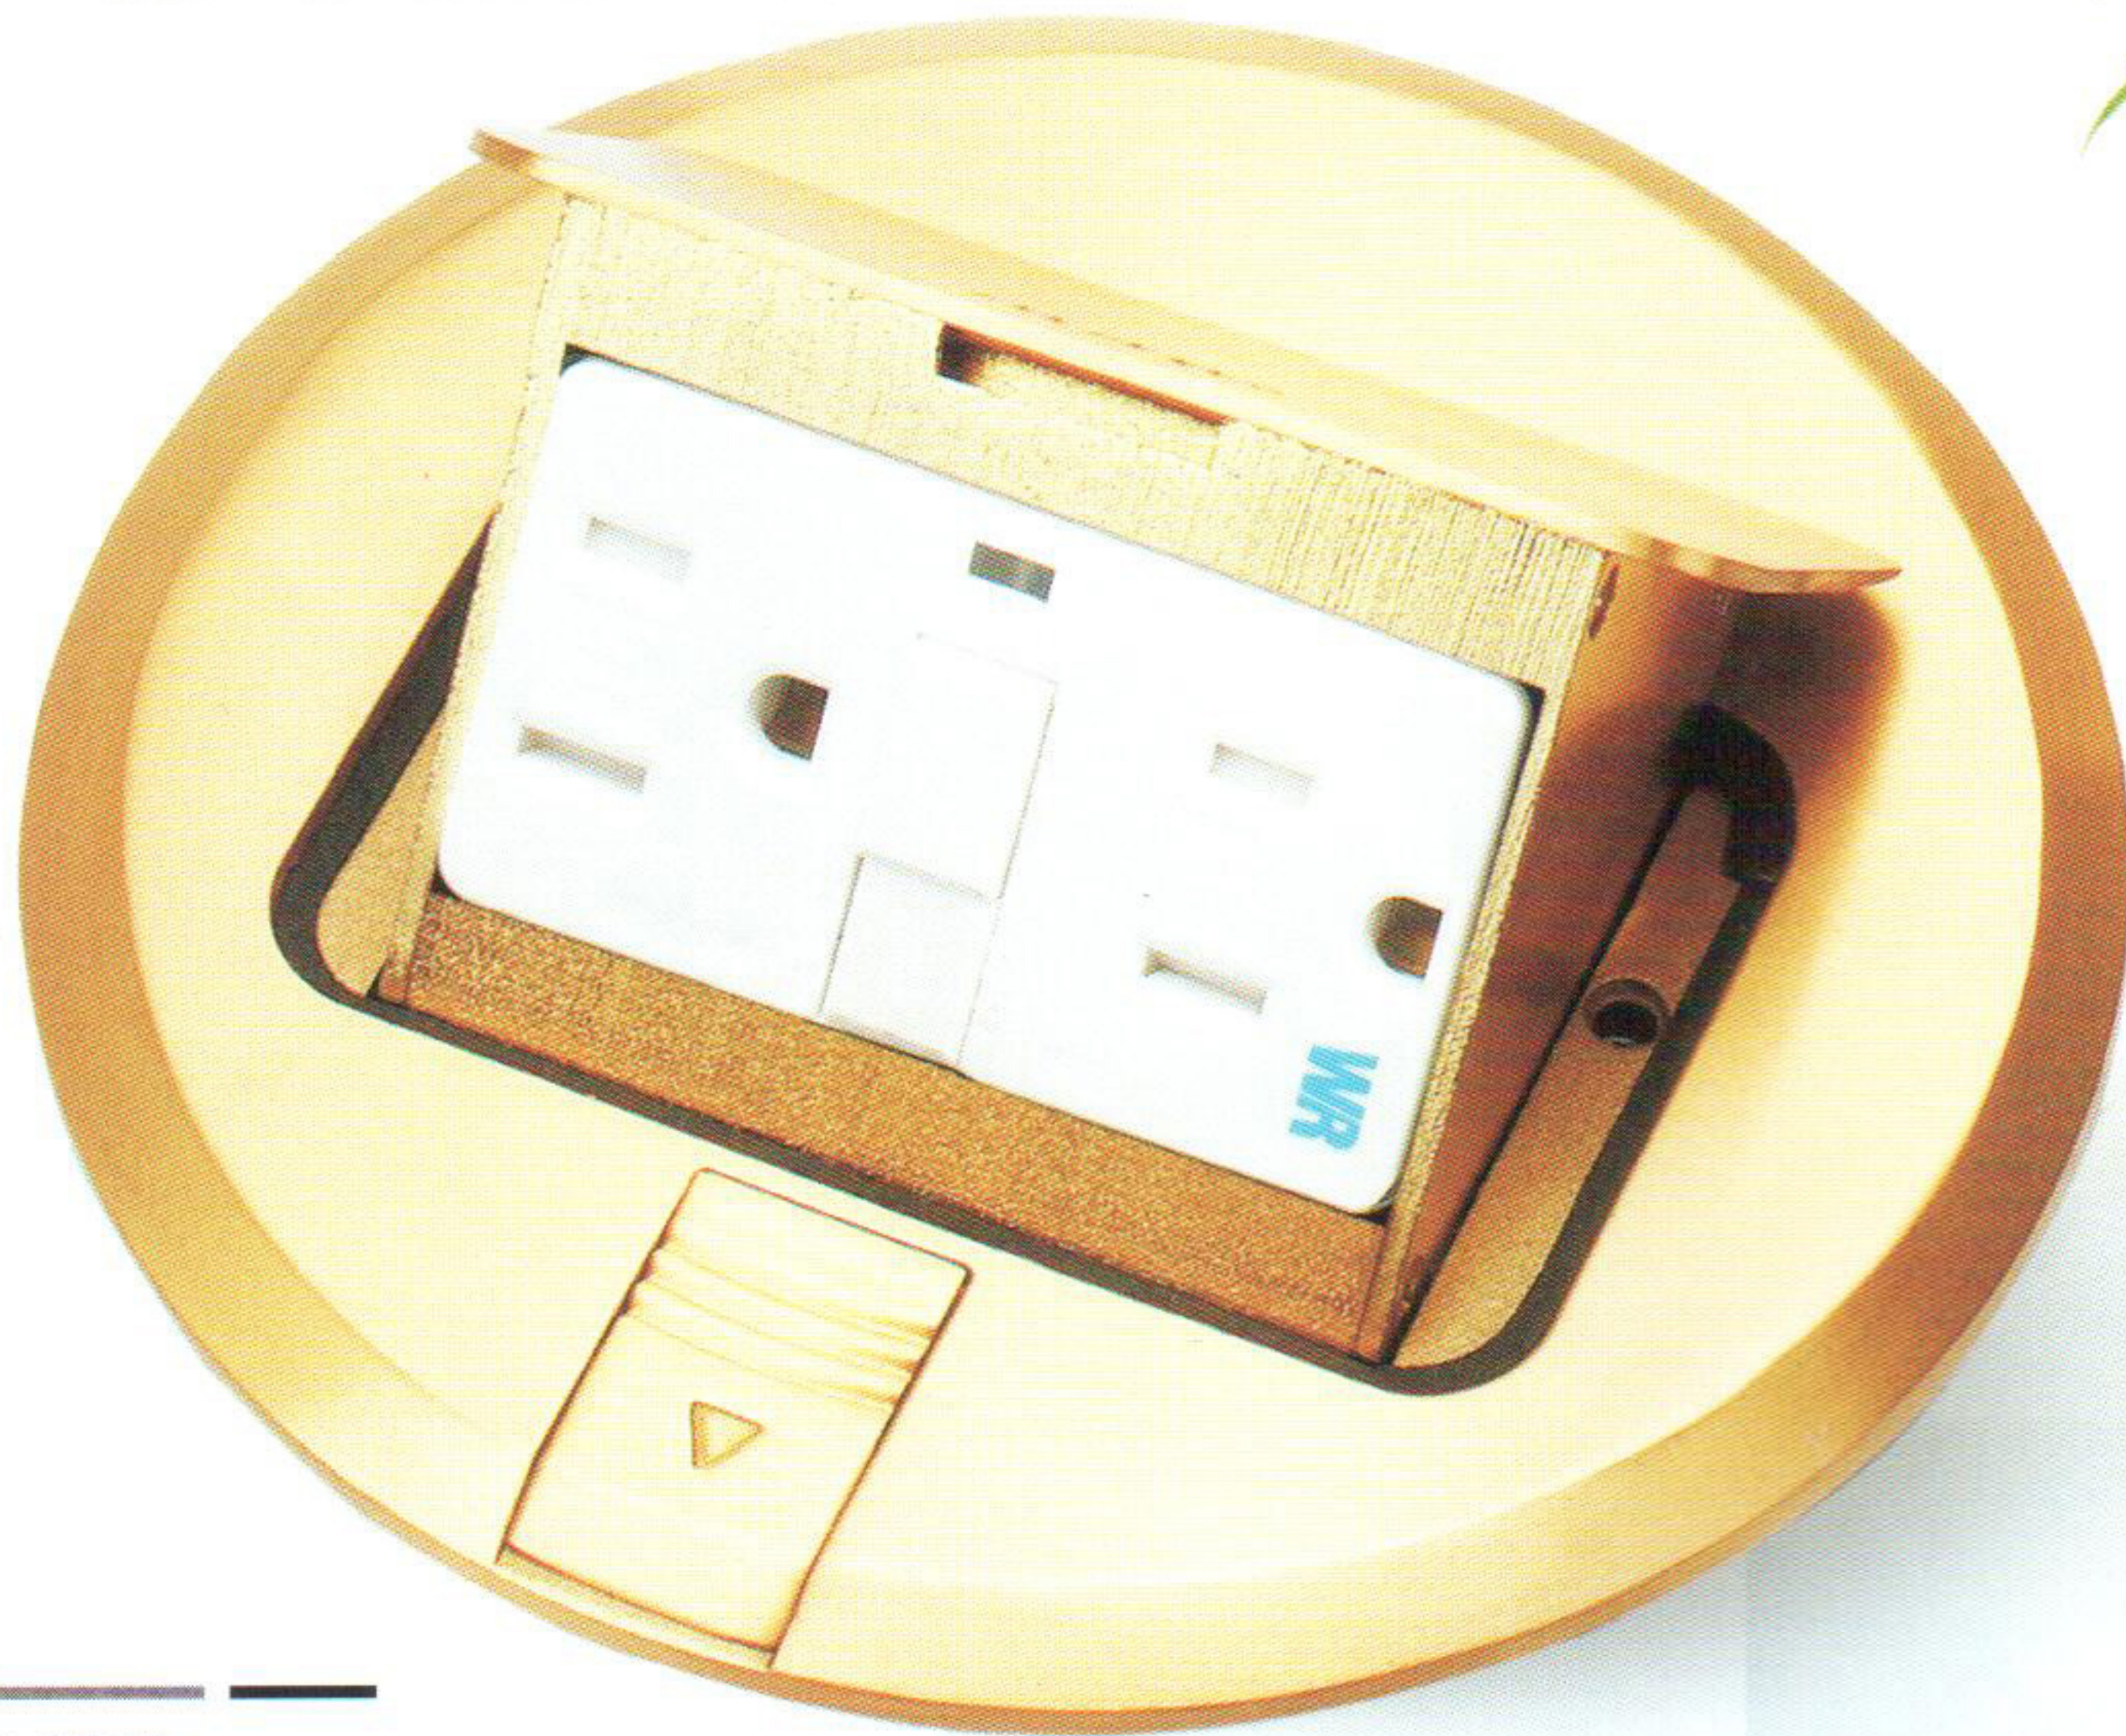

FLOOR SOCKET

Part No: **150/GB**

Single Pop Up Round type
BRASS COVER
Diameter 150mm
Box 100×100×55mm

Part No: **150/YB**

Single Pop Up Round type
CHROME BRASS COVER
Diameter 150mm
Box 100×100×55mm

Part No: **150/SA**

Single Pop Up Round type
Ivory Color
PVC COVER
Diameter 150mm
Box 100×100×55mm

Part No: **150/SA**

Single Pop Up Round type
Black Color
PVC COVER
Diameter 150mm
Box 100×100×55mm

Part No: **145/PB**

Single Pop Up Round type
STAINLESS STEEL COVER
Diameter 145mm
Box 100×100×55mm

Part No: **135/GB**

Single Pop Up Round type
BRASS COVER
Diameter 135mm
Box 100×100×55mm

Part No: **110/GB**

Single Pop Up Round type
BRASS COVER
Diameter 110mm
Box 88×88×59mm

Part No: **110/G**

Spiral Round type
BRASS COVER
Diameter 110mm
Box 100×100×48mm

Part No: **130/G**

Spiral Round type
BRASS COVER
Diameter 130mm
Box 117×117×43mm