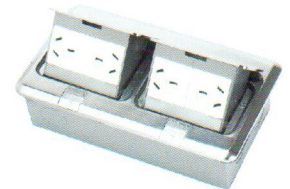

Part No: **628/YB**

Single Pop Up
CHROME BRASS COVER
Cover 120×120mm
Box 100×100×55mm

Part No: **628/YB**

Single Pop Up
NICKLE BRASS COVER
Cover 120×120mm
Box 100×100×55mm

Part No: **628/YB**

Single Pop Up
NICKLE BRASS COVER
Cover 120×120mm
Box 100×100×55mm

Part No: **628/LB**

Single Pop Up
ALLOY COVER
Cover 120×120mm
Box 100×100×55mm

Part No: **S28/GB**

Single Pop Up
BRASS COVER
Cover 120×120mm
S118 Box 120×120×80mm

Part No: **S28/YB**

Single Pop Up
CHROME BRASS COVER
Cover 120×120mm
S118 Box 120×120×80mm

Part No: **638/GB**

Double Pop Up
BRASS COVER
Cover 120×230mm
Box 200×100×55mm

Part No: **638/YB**

Double Pop Up
CHROME BRASS COVER
Cover 120×230mm
Box 200×100×55mm

Part No: **H28/GB**

Single Pop Up
BRASS COVER
Cover 120×120mm
Box 100×100×55mm