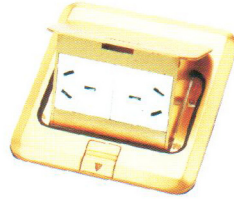

Electrical Resource International
FLOOR & DESKTOP SOCKETS

Part No: **628/GB**

Single Pop Up
BRASS COVER
Cover 120×120mm
Box 100×100×55mm

Part No: **628/GB**

Single Pop Up
BRASS COVER
Cover 120×120mm
Box 100×100×55mm

Part No: **628/YB**

Single Pop Up
CHROME BRASS COVER
Cover 120×120mm
Box 100×100×55mm

Part No: **628/YB**

Single Pop Up
NICKLE BRASS COVER
Cover 120×120mm
Box 100×100×55mm

Part No: **628/YB**

Single Pop Up
NICKLE BRASS COVER
Cover 120×120mm
Box 100×100×55mm

Part No: **628/LB**

Single Pop Up
ALLOY COVER
Cover 120×120mm
Box 100×100×55mm

Part No: **S28/GB**

Single Pop Up
BRASS COVER
Cover 120×120mm
S118 Box 120×120×80mm

Part No: **S28/YB**

Single Pop Up
CHROME BRASS COVER
Cover 120×120mm
S118 Box 120×120×80mm