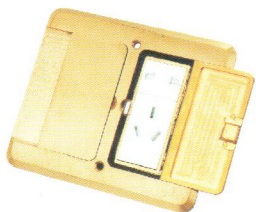

Part No: **V28/PB**

Single Pop Up
STAINLESS STEEL COVER
Cover 120×120mm
Box 100×100×55mm

Part No: **V28/PB**

Single Pop Up
STAINLESS STEEL COVER
Cover 120×120mm
Box 100×100×55mm

Part No: **086/PB**

Single Pop Up
STAINLESS STEEL COVER
Cover 96×92mm
Box 88×88×58

FLOOR SOCKET

Part No: **-628/G**

Open Waterproof Type
BRASS COVER
Cover 120×120mm
Box 100×100×45mm

Part No: **135/GS**

Double Open type
BRASS COVER
Cover 135×115mm
Box 100×100×45mm

Part No: **628/GB**

Single Pop-cover
BRASS COVER
Cover 120×120mm
Box 100×100×45mm