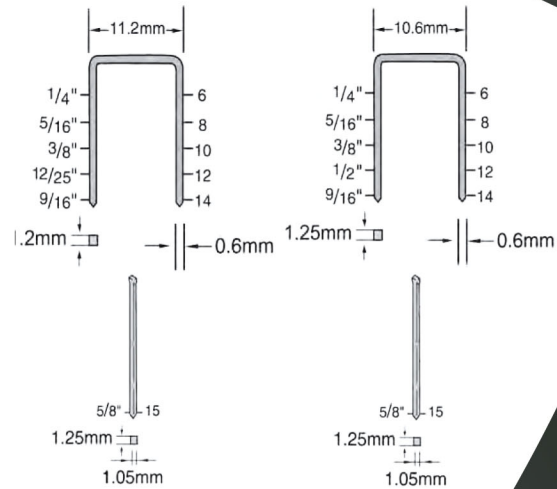

# SE10/5014A

Maximum Magazine Capacity: 80 Nails/Staples

Maximum Length of Nails/Pins: 15mm 18 Gauge Brad Nail/Pin

Length of Staples: 6-14mm 20 Gauge Light Duty Staple

Dimensions: 180mm x 120mm x 30 mm

Weight: 0.55 kgs

# SE8514A

Maximum Magazine Capacity: 80 Nails/Staples

Maximum Length of Nails/Pins: 15mm 18 Gauge Brad Nail/Pin

Length of Staples: 6-14mm 20 Gauge Light Duty Staple

Dimensions: 180mm x 120mm x 30 mm

Weight: 0.55 kgs

## SE5014(T50)