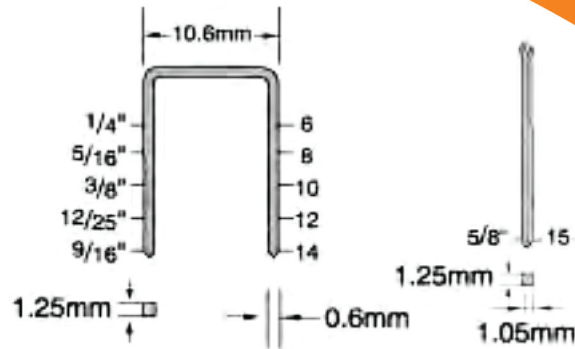

STAPLE^{eez}®

cordless staple gun
by ERI

SE5014(T50)

Cordless, Rechargeable Staple Gun

- Battery Charge: 230V, 50Hz / 120V, 60Hz
- Input Voltage: 4.8VDC, 1.3AH
- Maximum Firing Speed: 30 Nails/Staples per Minute
- Charging Time: 5 Hours
- Maximum Magazine Capacity: 100 Nails/Staples
- Maximum Length of Nails: 15mm 18 Gauge Brad Nail
- Maximum Length of Staples: 15mm 20 Gauge Light Duty Staple
- Dimensions: 220mm x 190mm x 50 mm
- Weight: 1.25 kgs