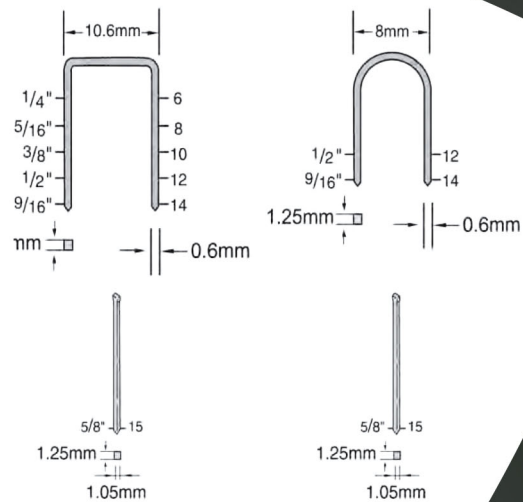

# SE10/5014A

Maximum Magazine Capacity: 80 Nails/Staples

Maximum Length of Nails/Pins: 15mm 18 Gauge Brad Nail/Pin

Length of Staples: 6-14mm 20 Gauge Light Duty Staple

Dimensions: 180mm x 120mm x 30 mm

Weight: 0.55 kgs

# SE8514A

Maximum Magazine Capacity: 80 Nails/Staples

Maximum Length of Nails/Pins: 15mm 18 Gauge Brad Nail/Pin

Length of Staples: 6-14mm 20 Gauge Light Duty Staple

Dimensions: 180mm x 120mm x 30 mm

Weight: 0.55 kgs